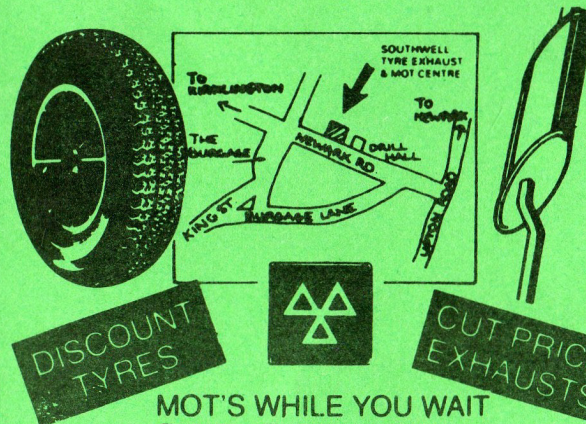

The Burton Joyce Players

The Burton Joyce Players wish to thank the Ladies of the Drug and Wholefood Store for undertaking the bookings; also those who have loaned properties or assisted in any way.

The Players meet regularly for play readings, workshops and other activities and events on Fridays. Please contact Norma Gamble on Burton Joyce 2679 for details.

THOMAS BOND AND PARTNERS

Opticians

OPTOMETRISTS AND CONTACT LENS PRACTITIONERS
EXTENSIVE frame selection • EMERGENCY service
30 years PROFESSIONAL eye care • Access, Visa.

West Bridgford

130 Melton Road
(0602) 812844

Netherfield

37 Victoria Road
(0602) 616193

Arnold

77b High Street
(0602) 267455

Carlton

354 Carlton Hill
(0602) 873350

Bingham

17 Eaton Place
(0949) 38242

Hucknall

66 High Street
(0602) 632427

118

Southwell Tyre Exhaust & M.O.T. Centre

NEWARK ROAD
SOUTHWELL

MON-FRI 8.00-6pm
SATURDAY 8.30-4pm

TEL: 0636-812175 / 814359

or phone Gerald Asquith
on Burton Joyce 2930

MOT'S WHILE YOU WAIT
CAR SERVICING
Collection service from Burton Joyce

THE Burton Joyce PLAYERS

present

THE RESTLESS EVIL

by

Charlotte Hastings

October 20th, 21st, 22nd 1988

Burton Joyce and Bulcote Village Hall
at 7.45pm

Admission by programme

Tickets £1.50

Senior Citizens £1.25 (Thursday only)